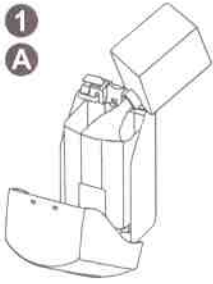

Instructions

3A

1
A

1
B
i

1
B
ii

2

3

4

3B

1

2

3

4

Modular Industrial Instructions v1.2

Part No. B820

Modular
Industrial
Soap
Dispenser